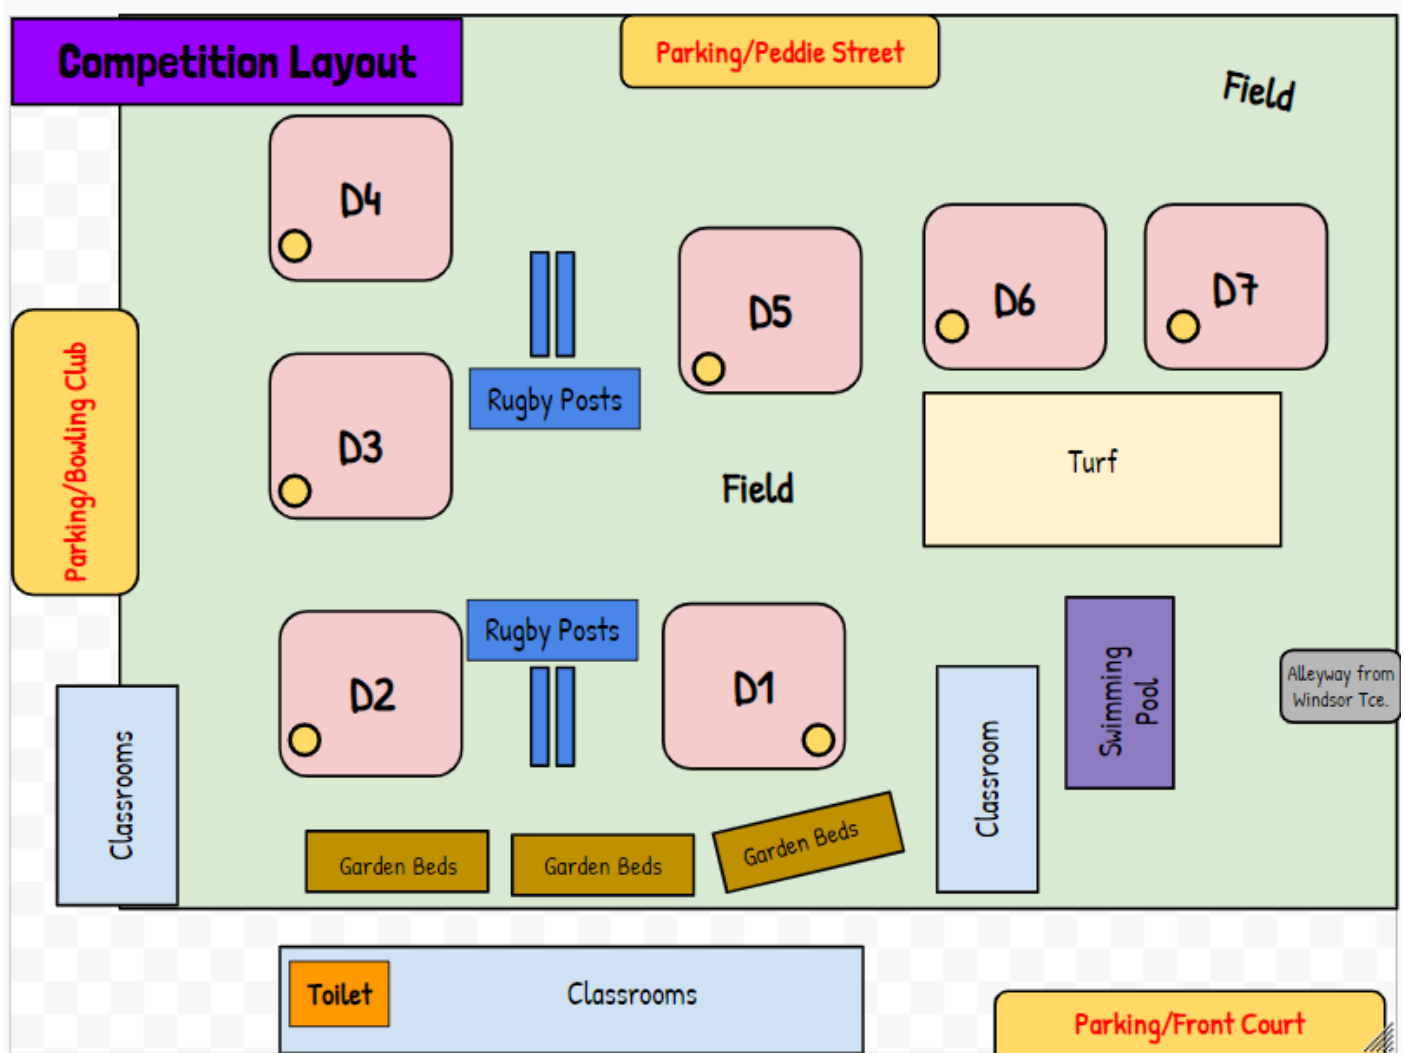

Confirmed Teams	
Bledisloe Blue Whales (Melissa Mota)	Tamatea Taniwha (William Hocquard)
Bledisloe Bees (Leigh Watts)	Nelson Park Red (Alice Kittow)
Taradale Toru (Jacqui Heaps)	Reignier Blue (Kara-Leigh)
Henry Hill Mangopare (Jase)	GMS Green (Nicki Sunley)
Henry Hill Hammerheads (Jase)	Te Awa Tahi (Courtney)